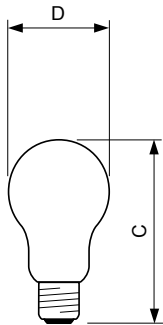

Standard A-shape clear

Standard 25W E27 220-240V A55 CL 1CT/5X10F

Conventional pear-shaped incandescent lamps

Product data

General Information	
Cap-Base	E27 [E27]
Operating Position	UNIVERSAL [Any or Universal (U)]
Nominal Lifetime (Nom)	1000 h

Light Technical	
Luminous Flux (Nom)	220 lm
Color Rendering Index (Nom)	100

Operating and Electrical	
Power (Rated) (Nom)	25 W
Voltage (Nom)	220-240 V

Controls and Dimming	
Dimmable	Yes

Mechanical and Housing	
Bulb Finish	Clear

Approval and Application	
Energy Efficiency Label (EEL)	E

Product Data	
Full product code	871829112384200
Order product name	Standard 25W E27 220-240V A55 CL 1CT/5X10F
EAN/UPC - Product	8711500223869
Order code	920052843301
Numerator - Quantity Per Pack	1
Numerator - Packs per outer box	50
Material Nr. (12NC)	920052843301
Net Weight (Piece)	0.025 kg

Standard A-shape clear

Dimensional drawing

Product	D (max)	D	C (max)
Standard 25W E27 220-240V A55 CL 1CT/5X10F	56 mm	55 mm	97 mm

STD 25W E27 220-240V A55 CL